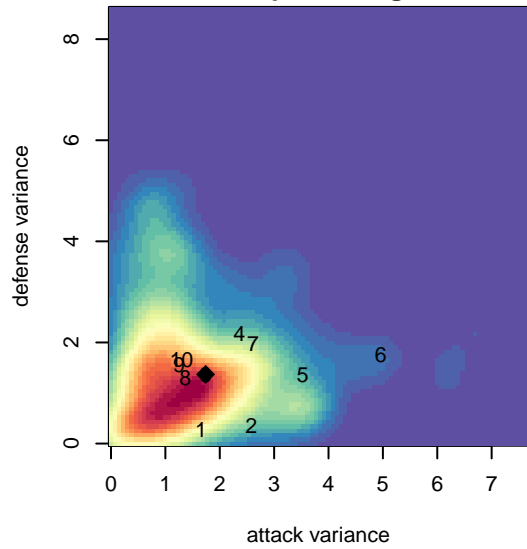

Capital FC Timbers Red B99

Capital FC
 Salem, OR
 B99 total strength=1725
 attack=37.36 defense=16.34
 spr league = Win OYS B99 Premier
 notes= Galacticos; Baez 2016

alt names used:
 Capital FC Timbers 99B Baez FWRL
 Capital FC Timbers 99B Baez FWRL
 CAPITAL FC TIMBERS BOYS 1999 RED (OR)
 CAPITAL FC TIMBERS BOYS 1999 RED (OR)
 Capital FC Timbers 99B Baez FWRL

Capital FC Timbers Red B99
 Dots are actual minus expected GF (blue circles) and GA (red triangles).
 Blue line is smoothed change in attack strength. Red is smoothed change in defense strength.

**attack and defense variance (black dot)
relative to other teams
and top 10 in region**