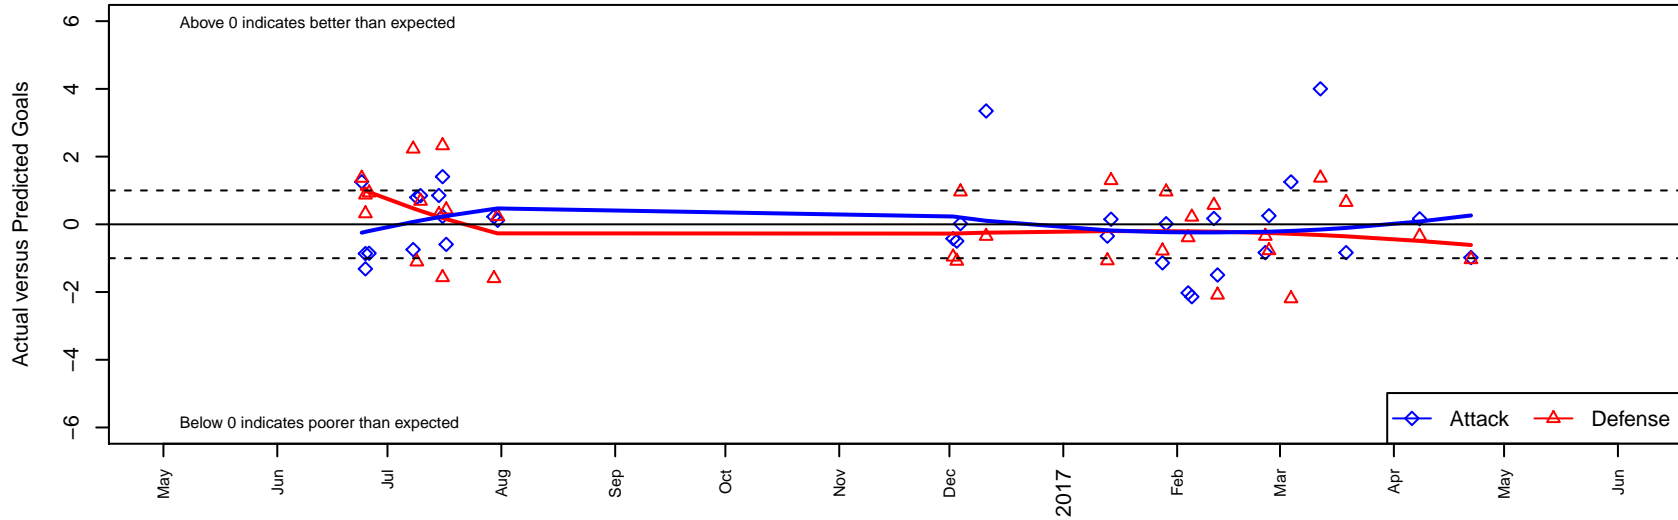

Capital FC Timbers Red B99

Capital FC
 Salem, OR
 B99 total strength=1725
 attack=37.36 defense=16.34
 spr league = Win OYS B99 Premier
 notes= Galacticos; Baez 2016

alt names used:
 Capital FC Timbers 99B Baez FWRL
 Capital FC Timbers 99B Baez FWRL
 CAPITAL FC TIMBERS BOYS 1999 RED (OR)
 CAPITAL FC TIMBERS BOYS 1999 RED (OR)
 Capital FC Timbers 99B Baez FWRL

Capital FC Timbers Red B99
 Dots are actual minus expected GF (blue circles) and GA (red triangles).
 Blue line is smoothed change in attack strength. Red is smoothed change in defense strength.

**attack and defense variance (black dot)
relative to other teams
and top 10 in region**

**attack and defense rating
relative to others at age
and all opponents in last 13 months**

**attack and defense rating
relative to others at age
and all opponents in last 13 months**

Performance relative to 13 month average

Performance relative to 13 month average

Distribution of opponents
 Red = Lose zone, Blue = Win zone, Green = Even
 Black line separates win/lose zones

lot. A=Neither has attack advantage, B=Opponent has both attack and defense advantage, C=Opponent has both attack and defense disadvantage, D=Both have